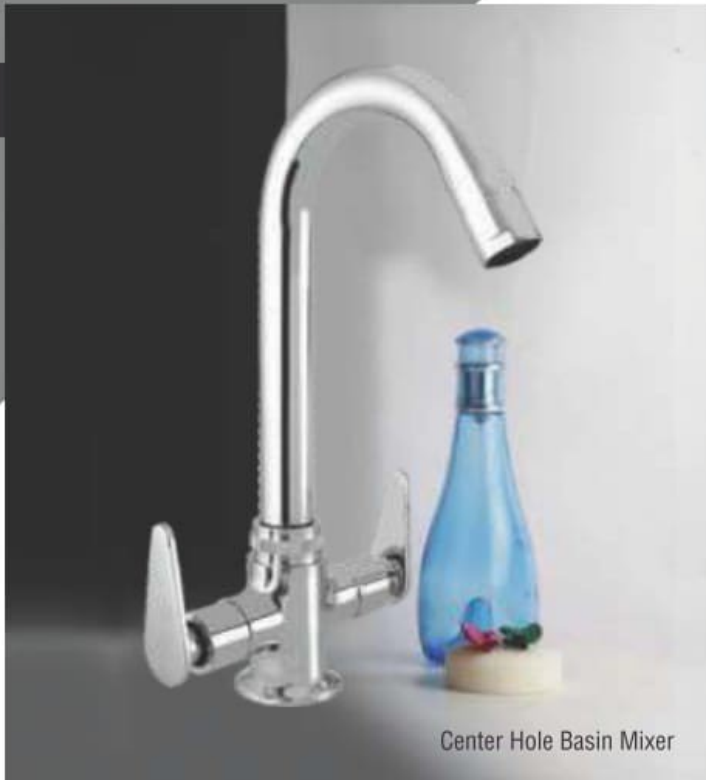

Note : For Casted Spout - Sink Mixer / Basin Mixer / Swan Neck / Sink Cock- ₹ 200/- Extra

SERIES

Center Hole Basin Mixer

Bib Cock

Long Body

Angle Cock

2-in-1 Bib Cock

2-in-1 Angle Cock

Concealed Stop Cock

Sink Mixer

Wall Mixer Telephonic with L-Bend

Swan Neck

S. No.	Product Description	Rate (in ₹)
1.	Bib Cock	975
2.	Long Body	1055
3.	Angle Cock	690
4.	Pillar Cock	1085
5.	High Neck Pillar Cock	1360
6.	Nozzle Bib Cock	1055
7.	Concealed Stop Cock 15mm	1055
8.	Concealed Stop Cock 20mm	1055
9.	2-in-1 Bib Cock	1510
10.	2-in-1 Angle Cock	1510
11.	Sink Cock	1375
12.	Swan Neck	1375
13.	Center Hole Basin Mixer	2265
14.	Sink Mixer	2835
15.	Wall Mixer Non Telephonic	2835
16.	Wall Mixer Telephonic with L-Bend	4575
17.	3-in-1 Wall Mixer with L-Bend	5400
18.	Divertor 4 Way	-
19.	Plain Spout	-
20.	Single Lever 6"	-
21.	Head	-

Note : For Casted Spout - Sink Mixer / Basin Mixer / Swan Neck / Sink Cock- ₹ 200/- Extra

Drop SERIES

Center Hole Basin Mixer

Pillar Cock

Bib Cock

Long Body

Angle Cock

2-in-1 Bib Cock