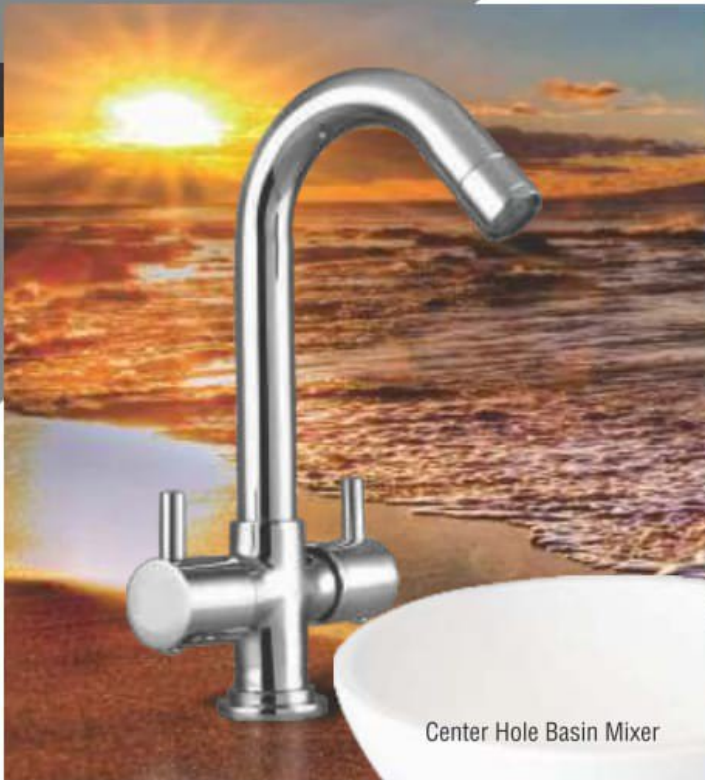

Note : For Casted Spout - Sink Mixer / Basin Mixer / Swan Neck / Sink Cock - ₹ 200/- Extra

Solitaire SERIES

Center Hole Basin Mixer

Pillar Cock

Long Body

Angle Cock

2-in-1 Bib Cock

Concealed Stop Cock