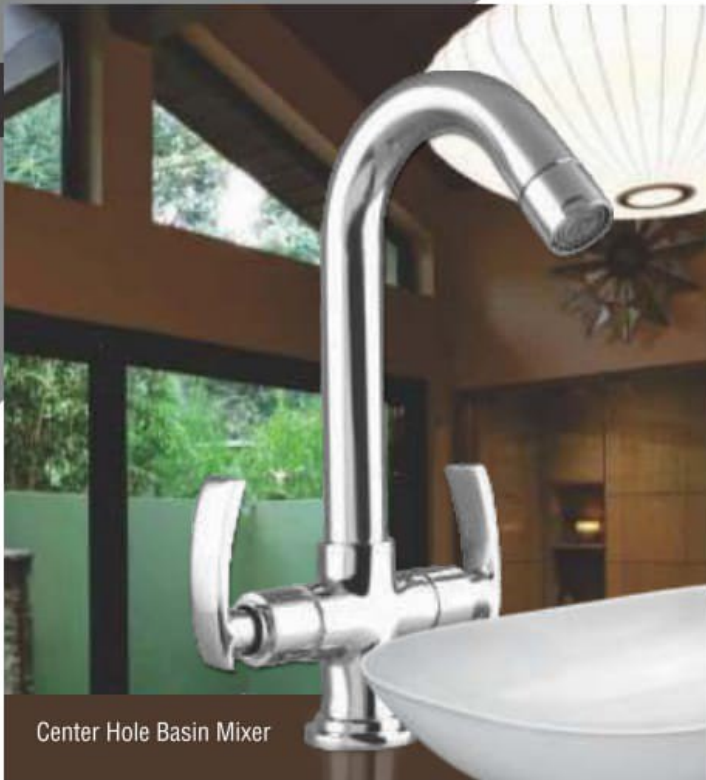

Note : For Casted Spout - Sink Mixer / Basin Mixer / Swan Neck / Sink Cock- ₹ 200/- Extra

Long Body

2-in-1 Bib Cock

Angle Cock

Sink Cock

Shine SERIES

Swan Neck

Pillar Cock

Bib Cock

Long Body

Angle Cock

Wall Mixer Telephonic with L-Bend

2-in-1 Bib Cock

S. No.	Product Description	Rate (in ₹)
1.	Bib Cock	790
2.	Long Body	890
3.	Angle Cock	585
4.	Pillar Cock	890
5.	High Neck Pillar Cock	1355/1010
6.	Nozzle Bib Cock	890
7.	Concealed Stop Cock 15mm	1050
8.	Concealed Stop Cock 20mm	1050
9.	2-in-1 Bib Cock	1485
10.	2-in-1 Angle Cock	1485
11.	Sink Cock	1395
12.	Swan Neck	1395
13.	Center Hole Basin Mixer	2215
14.	Sink Mixer	2780
15.	Wall Mixer Non Telephonic	2780
16.	Wall Mixer Telephonic with L-Bend	4305
17.	3-in-1 Wall Mixer with L-Bend	5145
18.	Divertor 4 Way	-
19.	Plain Spout	-
20.	Single Lever 6"	-
21.	Head	-

Note : For Casted Spout - Sink Mixer / Basin Mixer / Swan Neck / Sink Cock- ₹ 200/- Extra

Center Hole Basin Mixer

Max SERIES

Pillar Cock

Long Body

Angle Cock

2-in-1 Bib Cock

Swan Neck