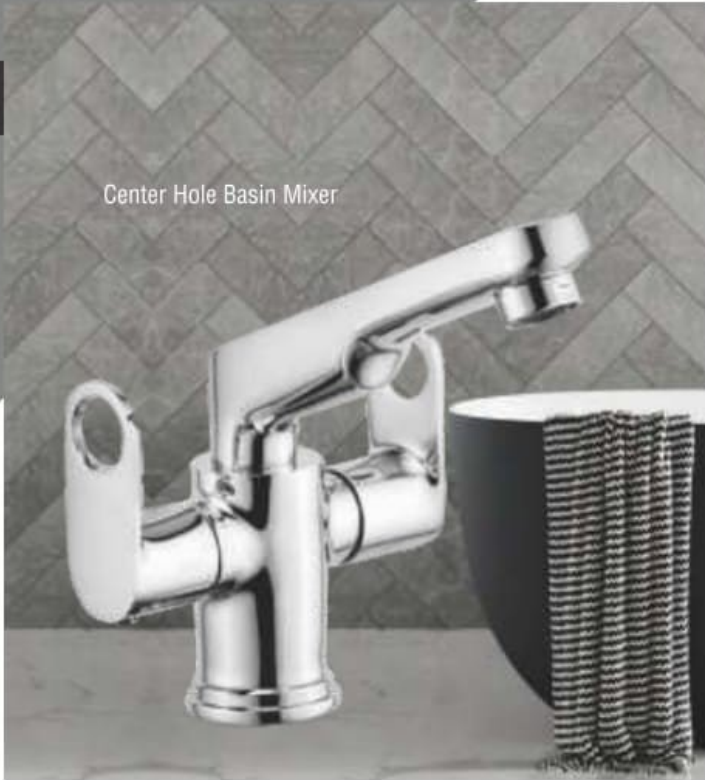

Note : For Casted Spout - Sink Mixer / Basin Mixer / Swan Neck / Sink Cock- ₹ 200/- Extra

Center Hole Basin Mixer

Cosmo SERIES

Bib Cock

Long Body

Pillar Cock

Sink Cock

Swan Neck

Note : For Casted Spout - Sink Mixer / Basin Mixer / Swan Neck / Sink Cock- ₹ 200/- Extra

SERIES

Center Hole Basin Mixer

Bib Cock

Long Body

Angle Cock

2-in-1 Bib Cock

2-in-1 Angle Cock