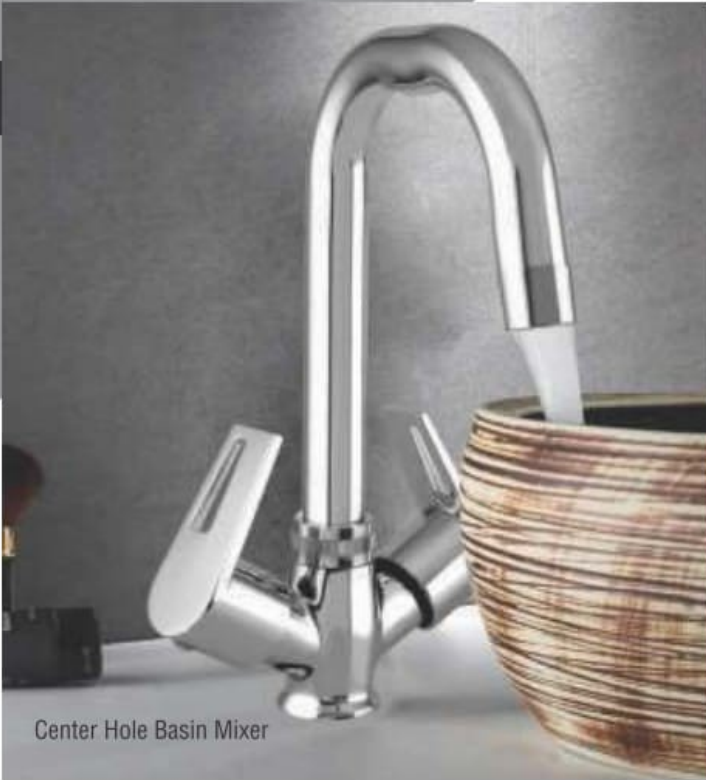

Center Hole Basin Mixer

Nexa SERIES

Sparrow Handle
Also Available in This Range

Pillar Cock

Long Body

Sink Cock

Swan Neck

Wall Mixer Telephonic with L-Bend