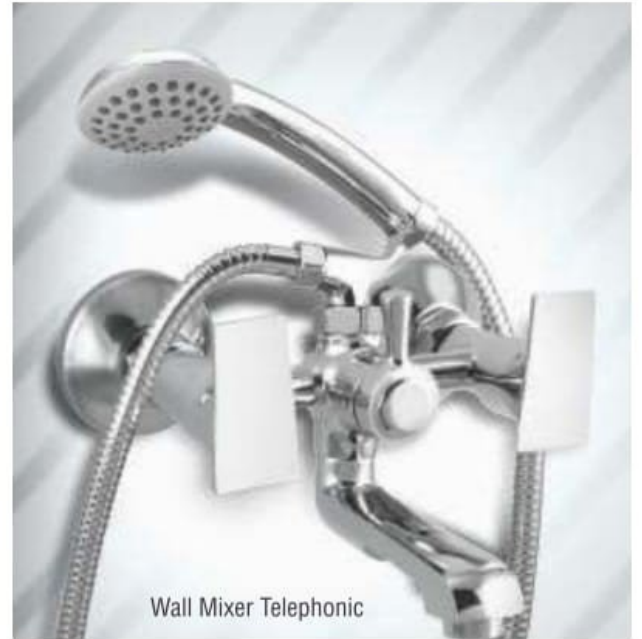

Note : For Casted Spout - Sink Mixer / Basin Mixer / Swan Neck / Sink Cock - ₹ 200/- Extra

Flora SERIES

Center Hole Basin Mixer

Bib Cock

Long Body

Angle Cock

Pillar Cock

Concealed Stop Cock

2-in-1 Bib Cock

Wall Mixer Non Telephonic

3-in-1 Wall Mixer with L-Bend

Swan Neck

S. No.	Product Description	Rate (in ₹)
1.	Bib Cock	1430
2.	Long Body	1540
3.	Angle Cock	1160
4.	Pillar Cock	1700
5.	High Neck Pillar Cock	-
6.	Nozzle Bib Cock	1540
7.	Concealed Stop Cock 15mm	1700
8.	Concealed Stop Cock 20mm	1800
9.	2-in-1 Bib Cock	2240
10.	2-in-1 Angle Cock	2240
11.	Sink Cock	2280
12.	Swan Neck	2280
13.	Center Hole Basin Mixer	4640
14.	Sink Mixer	5120
15.	Wall Mixer Non Telephonic	5120
16.	Wall Mixer Telephonic with L-Bend	6410
17.	3-in-1 Wall Mixer with L-Bend	7490
18.	Divertor 4 Way	-
19.	Plain Spout	-
20.	Single Lever 6"	-
21.	Head	-

Note : For Casted Spout - Sink Mixer / Basin Mixer / Swan Neck / Sink Cock - ₹ 200/- Extra

Sia SERIES

Center Hole Basin Mixer

Wall Mixer Telephonic

S. No.	Product Description	Rate (in ₹)
1.	Bib Cock	945
2.	Long Body	985
3.	Angle Cock	695
4.	Pillar Cock	1105
5.	High Neck Pillar Cock	1370
6.	Nozzle Bib Cock	985
7.	Concealed Stop Cock 15mm	1015 1185
8.	Concealed Stop Cock 20mm	1015 1185
9.	2-in-1 Bib Cock	1560
10.	2-in-1 Angle Cock	1560
11.	Sink Cock	1420
12.	Swan Neck	1420
13.	Center Hole Basin Mixer	2280
14.	Sink Mixer	2850
15.	Wall Mixer Non Telephonic	2850
16.	Wall Mixer Telephonic with L-Bend	4590
17.	3-in-1 Wall Mixer with L-Bend	5440
18.	Divertor 4 Way	-
19.	Plain Spout	-
20.	Single Lever 6"	-
21.	Head	-

Note : For Casted Spout - Sink Mixer / Basin Mixer / Swan Neck / Sink Cock- ₹ 200/- Extra

Long Body

2-in-1 Bib Cock

Angle Cock

Sink Cock

Shine SERIES

Swan Neck

Pillar Cock