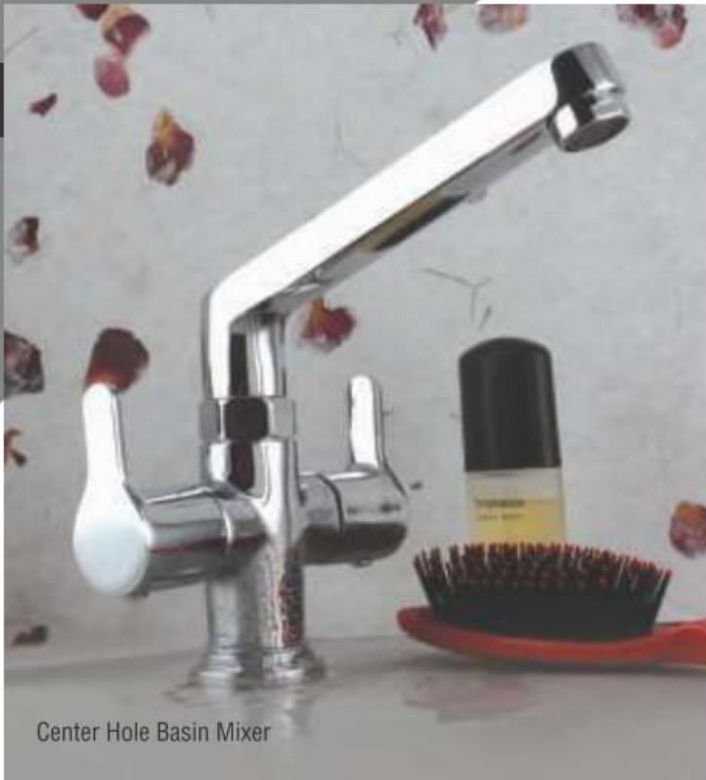

Fusion SERIES

S. No.	Product Description	Rate (in ₹)
1.	Bib Cock	1175
2.	Long Body	1230
3.	Angle Cock	875
4.	Pillar Cock	1245
5.	High Neck Pillar Cock	1390
6.	Nozzle Bib Cock	1230
7.	Concealed Stop Cock 15mm	1215
8.	Concealed Stop Cock 20mm	1215
9.	2-in-1 Bib Cock	1835
10.	2-in-1 Angle Cock	1835
11.	Sink Cock	1765 2010
12.	Swan Neck	1765 2010
13.	Center Hole Basin Mixer	2900
14.	Sink Mixer	3485
15.	Wall Mixer Non Telephonic	3485
16.	Wall Mixer Telephonic with L-Bend	4605
17.	3-in-1 Wall Mixer with L-Bend	5455
18.	Divertor 4 Way	-
19.	Plain Spout	-
20.	Single Lever 6"	-
21.	Head	-

Note : For Casted Spout - Sink Mixer / Basin Mixer / Swan Neck / Sink Cock - ₹ 200/- Extra